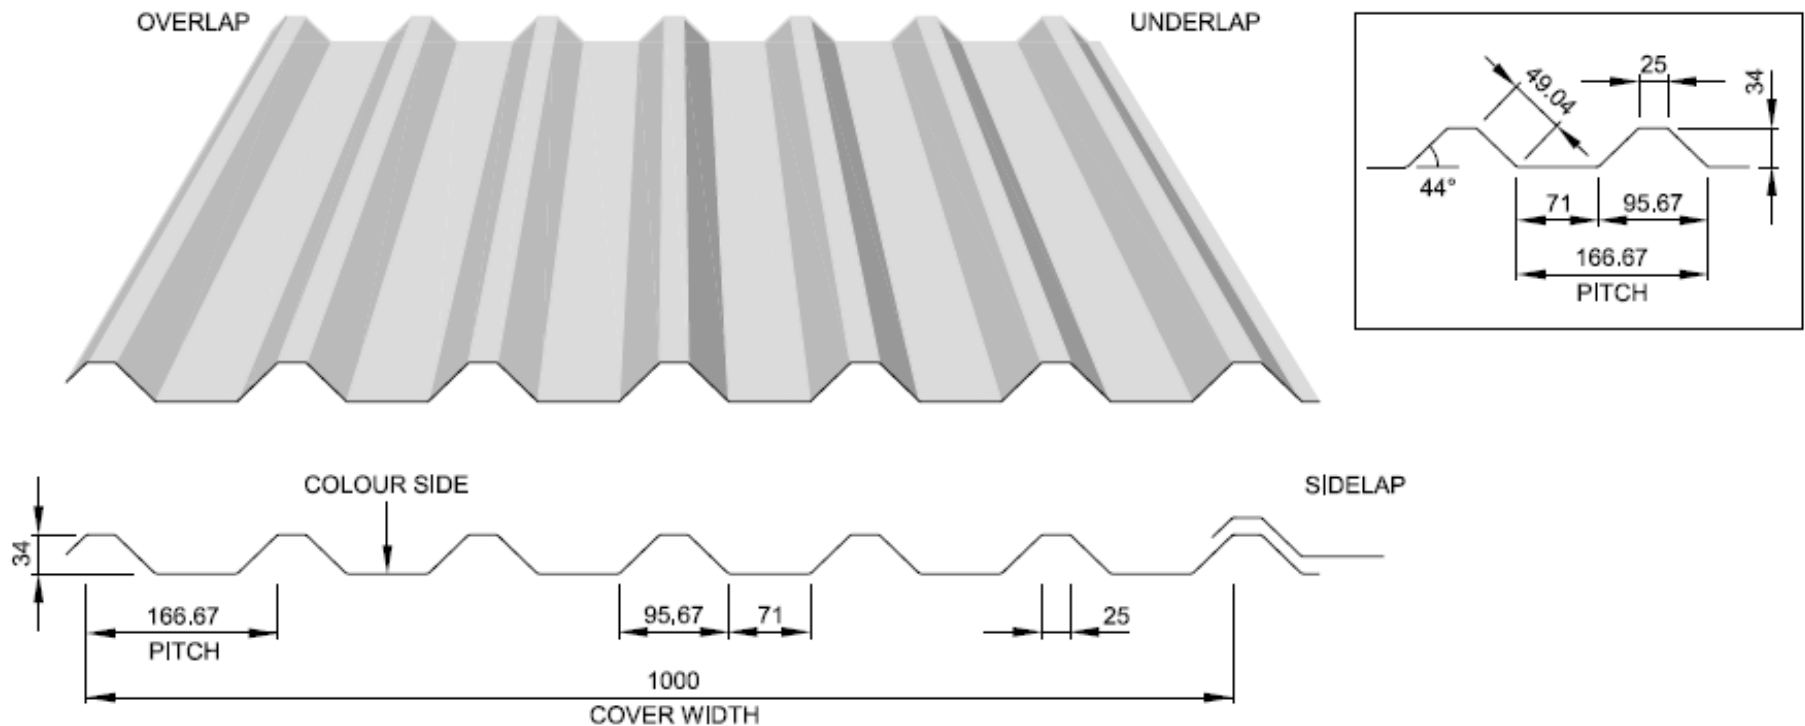

AV Pantile (Roof Tile)

AV Roofing & Cladding Brochure

ROOF CLADDING SECTION

AV 1000/34 Forward

AV ROOFING & CLADDING LTD, GLYNMOCH YARD, GLYNMOCH, GLANAMAN, AMMANFORD, CARMARTHENSHIRE, SA18 2JF.

Tel: 07977 925808 - Fax 01269 820574/01269 500343

VAT Number 470451211 Company Registration Number 15811338