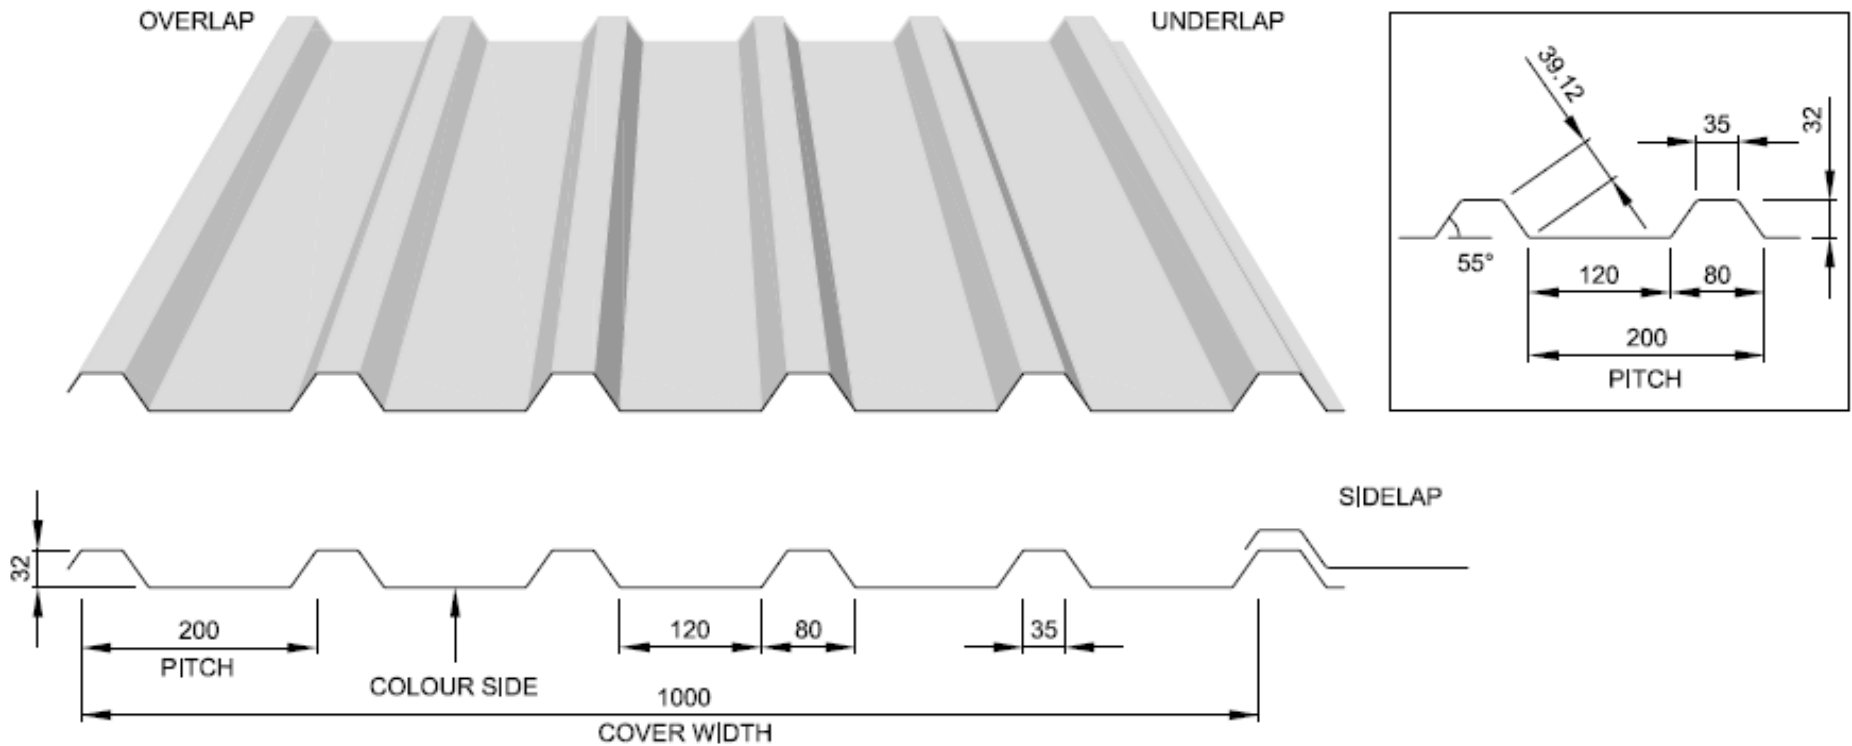

AV Roofing & Cladding Brochure

LINER PANELS SECTION

AV 1000-32 WALKABLE LINER (NO RIBS)

AV ROOFING & CLADDING LTD, GLYNMOCH YARD, GLYNMOCH, GLANAMAN, AMMANFORD, CARMARTHENSHIRE, SA18 2JF.

Tel: 07977 925808 - Fax 01269 820574/01269 500343

VAT Number 470451211 Company Registration Number 15811338