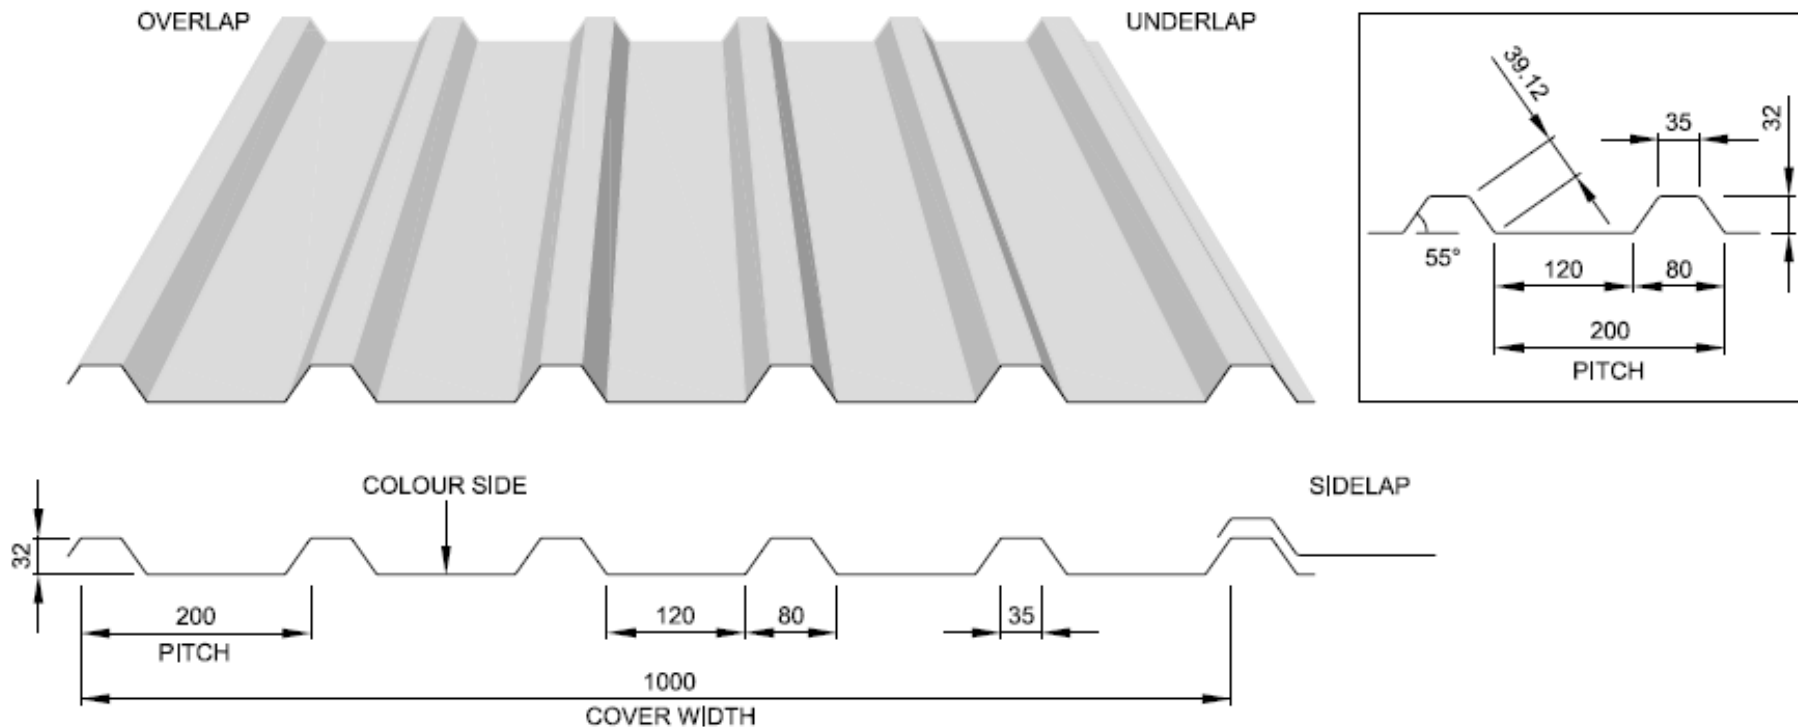

AV Roofing & Cladding Brochure

AV 1000-32 FORWARD (NO RIBS)

AV ROOFING & CLADDING LTD, GLYNMOCH YARD, GLYNMOCH, GLANAMAN, AMMANFORD, CARMARTHENSHIRE, SA18 2JF.

Tel: 07977 925808 - Fax 01269 820574/01269 500343

VAT Number 470451211 Company Registration Number 15811338