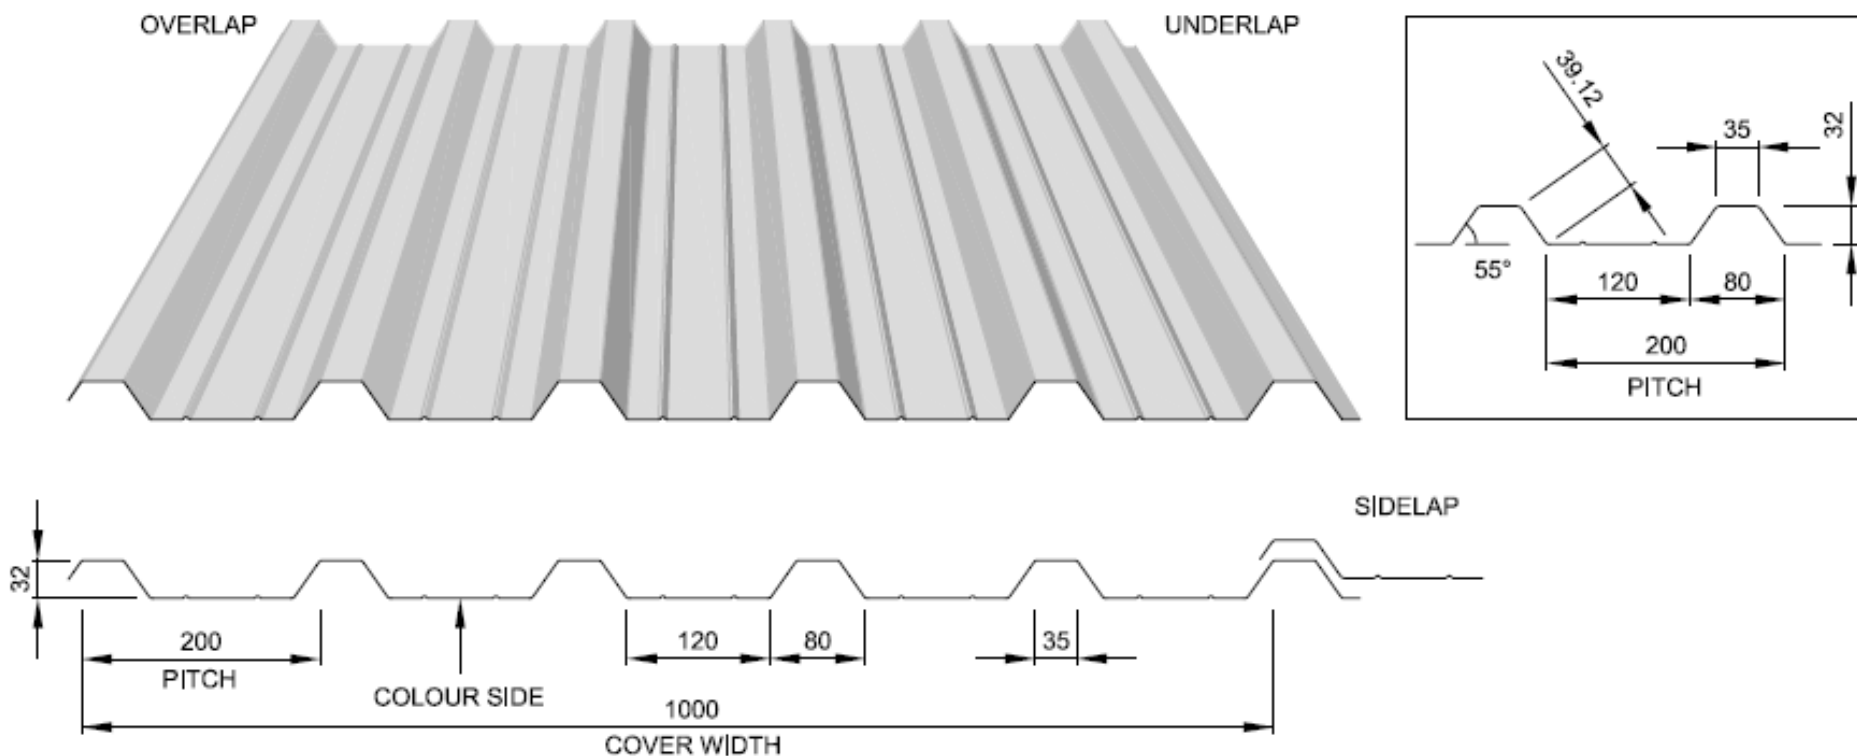

AV Roofing & Cladding Brochure

AV 1000-32 WALKABLE LINER

AV ROOFING & CLADDING LTD, GLYNMOCH YARD, GLYNMOCH, GLANAMAN, AMMANFORD, CARMARTHENSHIRE, SA18 2JF.

Tel: 07977 925808 - Fax 01269 820574/01269 500343

VAT Number 470451211 Company Registration Number 15811338