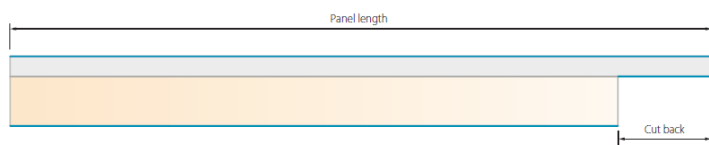

AV Roofing & Cladding Brochure

INSULATED CLADDING SECTION

AV TRISOMET 333

General panel information

Thickness, t (mm)	40, 60, 80, 100, 120 and 135
Maximum length (mm)*	20000
Minimum length (mm)	300
Cutback (mm)**	
Minimum	25
Maximum	250***
Weight (based on thickness mm) (kg/m²)	
40	9.23
60	10.01
80	10.40
100	11.22
120	12.03
135	12.76

Panel manufacturing tolerance

Cover width (mm)	±2
Thickness (mm)	±2
Squareness (mm)	<6
Cutback (mm)	-2 +5
Length (mm) < 3 m	±5
Length (mm) > 3 m	±10

Tolerance is in accordance with BS EN 14509.