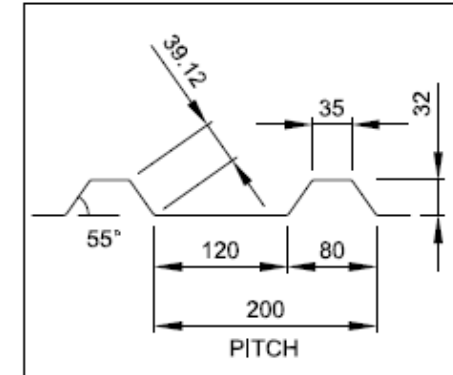

AV Roofing & Cladding Brochure

AV 1000-32 PERFORATED LINER

TPP 1000-32 PERFORATED LINER

NOTE: PRODUCT % OPEN AREA = 17.8%

AV ROOFING & CLADDING LTD, GLYNMOCH YARD, GLYNMOCH, GLANAMAN, AMMANFORD, CARMARTHENSHIRE, SA18 2JF.

Tel: 07977 925808 - Fax 01269 820574/01269 500343

VAT Number 470451211 Company Registration Number 15811338