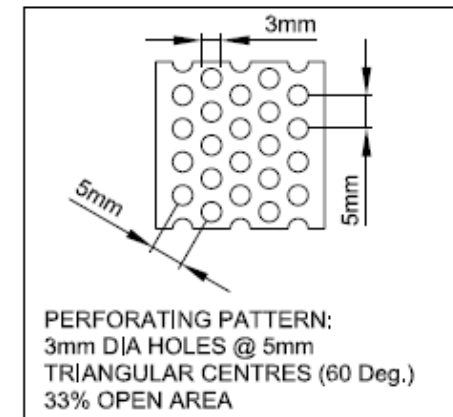

AV Roofing & Cladding Brochure

AV 1000-32 PERFORATED LINER

TPP 1000-32 PERFORATED LINER

NOTE: PRODUCT % OPEN AREA = 17.8%

AV ROOFING & CLADDING LTD, GLYNMOCH YARD, GLYNMOCH, GLANAMAN, AMMANFORD, CARMARTHENSHIRE, SA18 2JF.

Tel: 07977 925808 - Fax 01269 820574/01269 500343

VAT Number 470451211 Company Registration Number 15811338